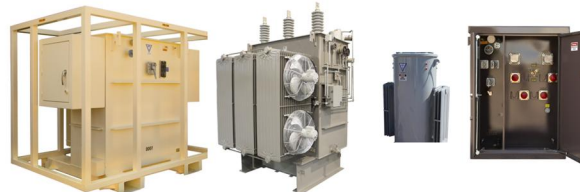

### FEDERAL PACIFIC GEAR

- MV Metal Enclosed and MV Metal Clad Gear
- Utility Metering & Grid Tied Metering Gear
- Live Front / Dead Front Padmount 15-25kV
- Sectionalizers, Padmount Capacitor Banks
- Type PSV -15kV Padmount Air Insulated Vacuum
- **Made in USA!!!!**, U.S. Steel Certification, BABA, & Buy America(n) also available